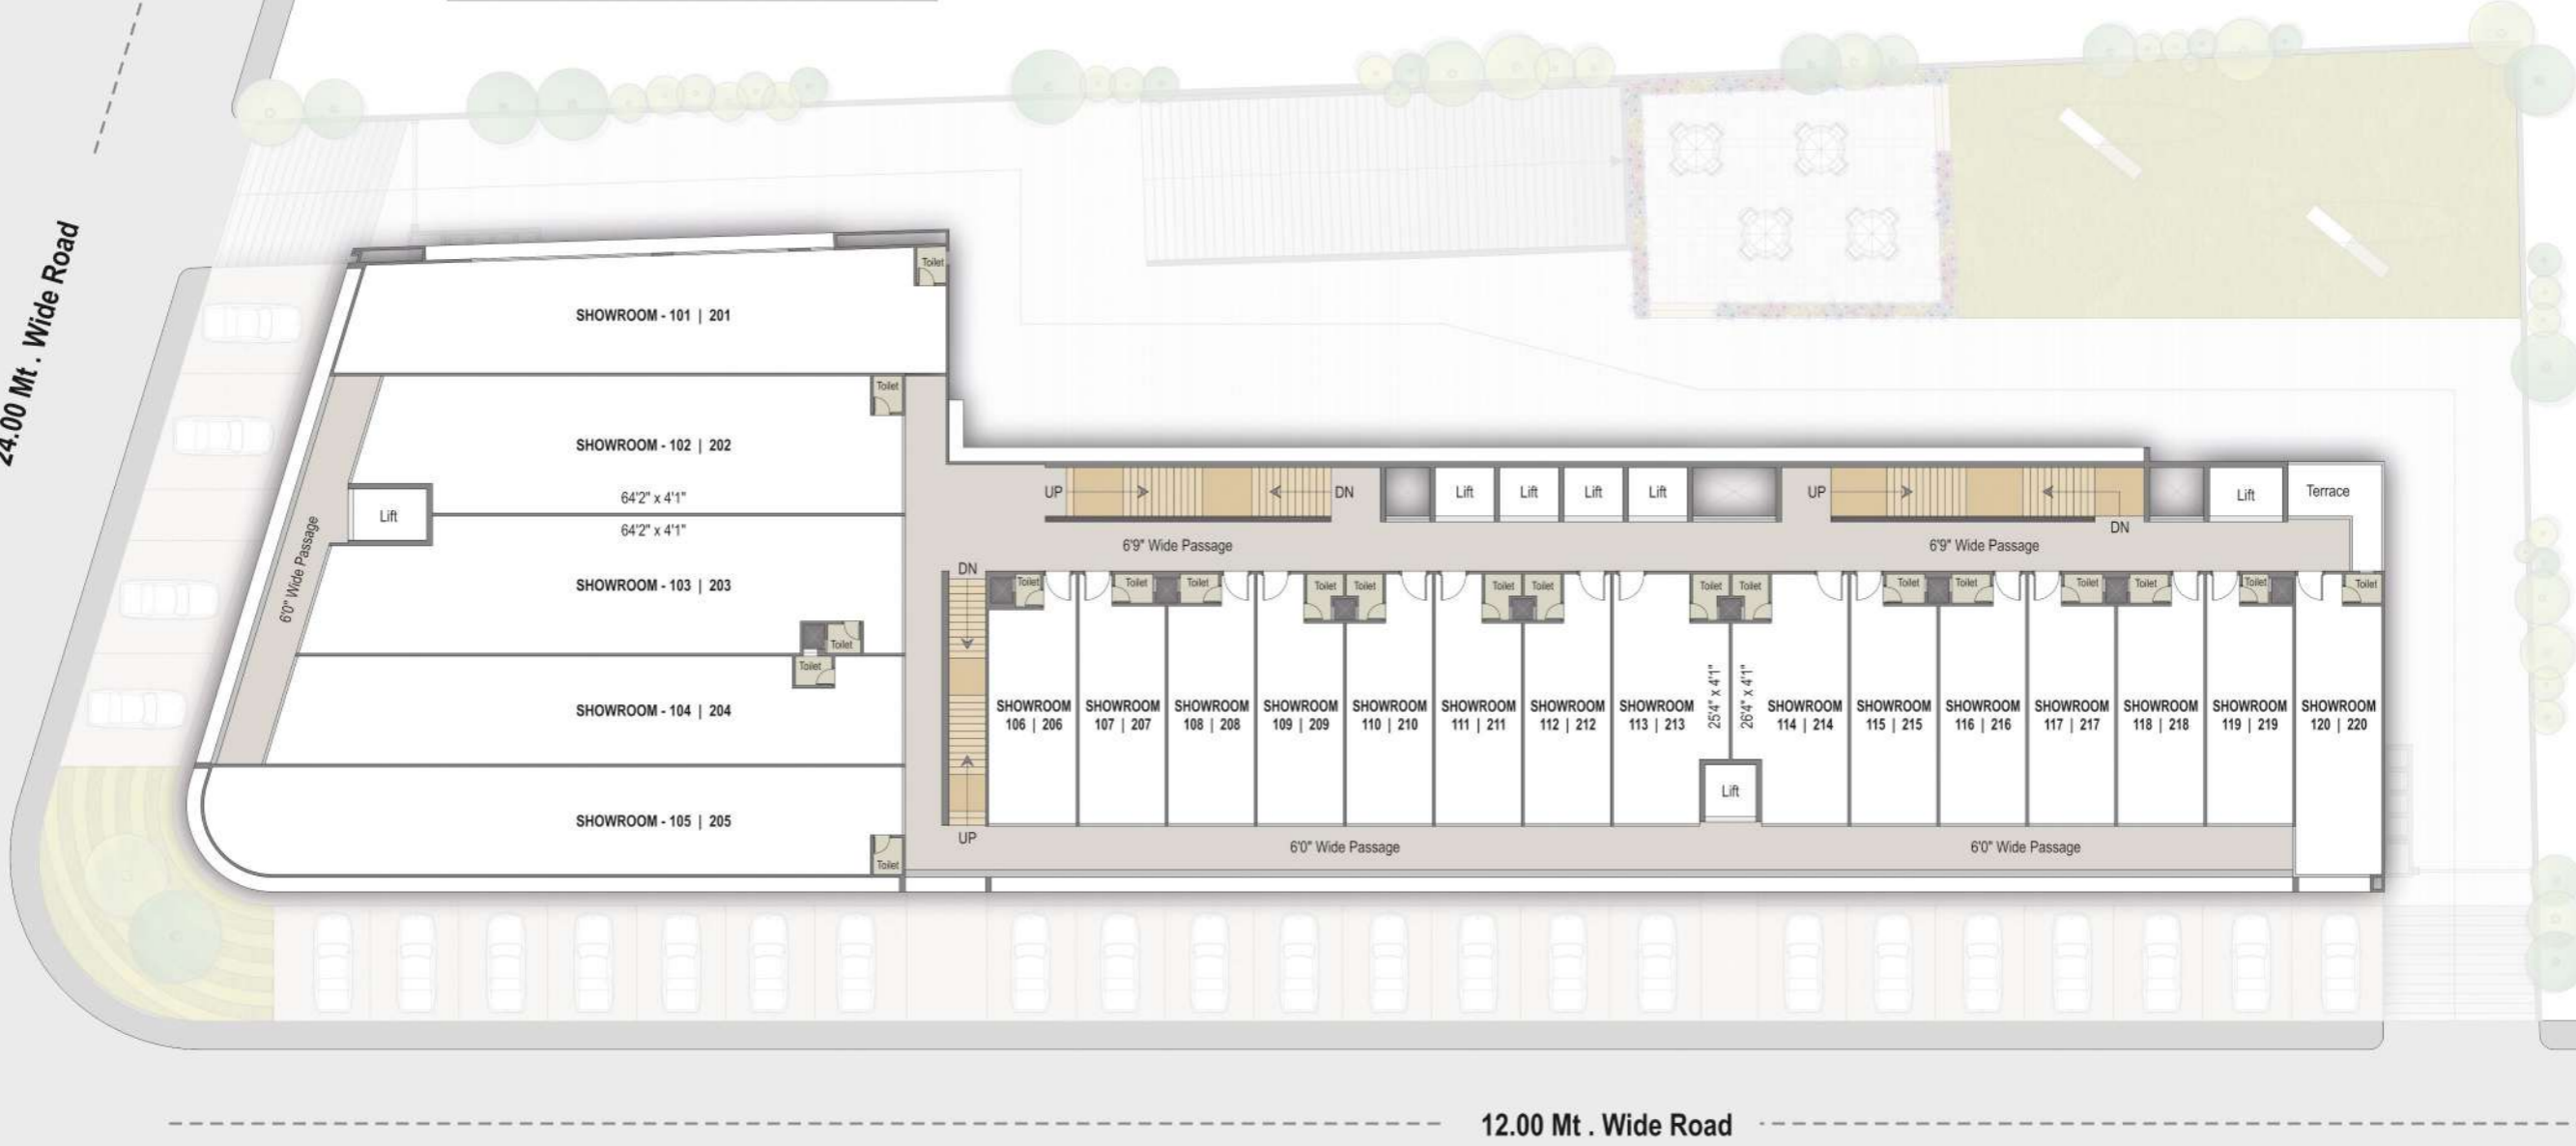

RATNANJALI
solitaire
— @ PDR —

GROUND FLOOR PLAN

SHOWROOMS | 14'-9" FLOOR HEIGHT
FINISH TO FINISH

Showroom	Carpet Size	S. A. Sq. Ft.
01	81'5" x 16'0"	2429
02	85'10" x 14'9"	2806
03	87'3" x 14'9"	2865
04	91'10" x 14'9"	2496

Showroom	Carpet Size	S. A. Sq. Ft.
05	95'1" X 14'9"	2582
06	12'0" x 41'1"	939
07	11'9" x 41'1"	907
08	11'9" x 41'1"	908

Showroom	Carpet Size	S. A. Sq. Ft.
09 to 12	11'9" x 38'3"	847
13	11'9" x 38'3"	1023
14	11'9" x 48'7"	1225
15 to 17	11'9" x 48'7"	1070

Showroom	Carpet Size	S. A. Sq. Ft.
18	11'9" x 48'7"	1072
19	11'9" x 41'1"	907
20	11'9" x 41'1"	921

1ST & 2ND FLOOR PLAN

SHOWROOMS | 13'-2" FLOOR HEIGHT
FINISH TO FINISH

24.00 Mt. Wide Road

12.00 Mt. Wide Road

Showroom	Carpet Size	S. A. Sq. Ft.	Showroom	Carpet Size	S. A. Sq. Ft.	Showroom	Carpet Size	S. A. Sq. Ft.	Showroom	Carpet Size	S. A. Sq. Ft.
101 201	81'5" x 16'0"	2433	104 204	84'9" x 14'9"	2306	107 to 112 207 to 212	11'9" x 34'1"	756	120 220	11'9" x 41'1"	924
102 202	73'0" x 14'9"	2473	105 205	95'1" x 14'9"	2584	113 & 114 213 & 214	11'9" x 34'1"	956			
103 203	80'1" x 14'9"	2667	106 206	12'0" x 34'1"	782	115 to 119 215 to 219	11'9" x 34'1"	756			