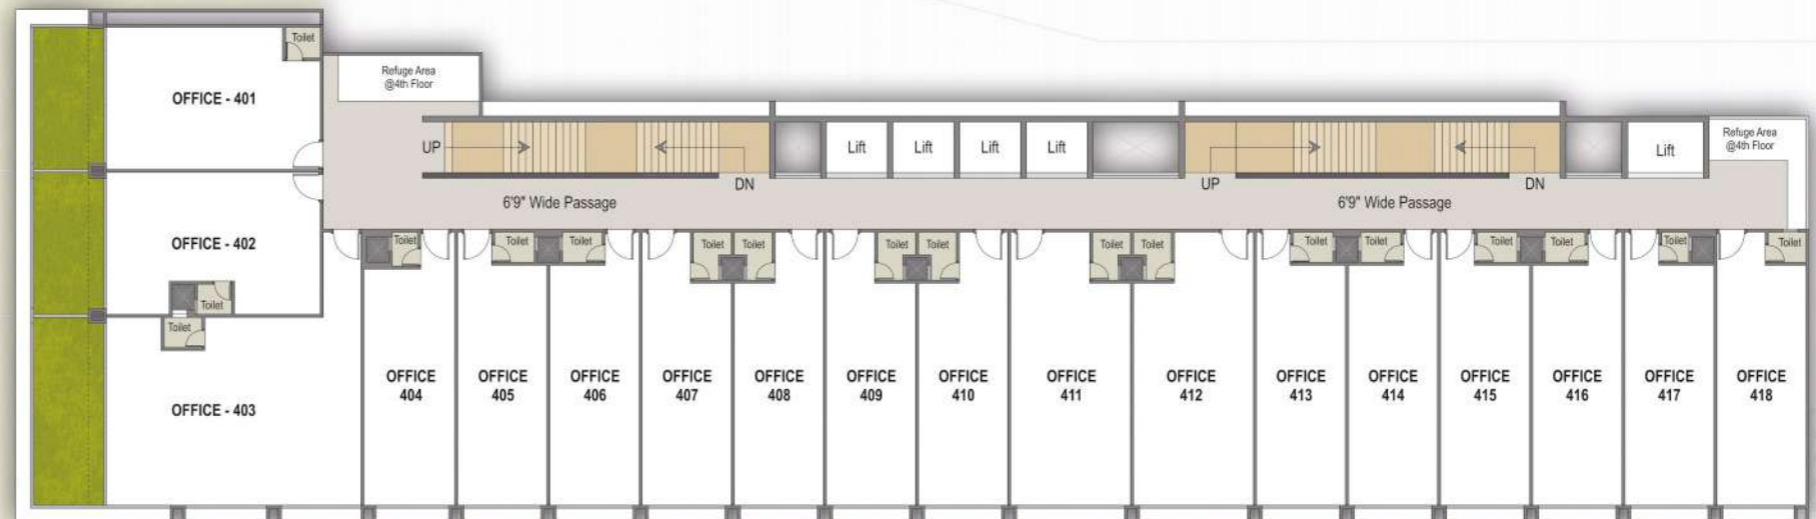

RATNANJALI
solitaire
— @ PDR —

GROUND FLOOR PLAN

SHOWROOMS | 14'-9" FLOOR HEIGHT
FINISH TO FINISH

Showroom	Carpet Size	S. A. Sq. Ft.
01	81'5" x 16'0"	2429
02	85'10" x 14'9"	2806
03	87'3" x 14'9"	2865
04	91'10" x 14'9"	2496

Showroom	Carpet Size	S. A. Sq. Ft.	Showroom	Carpet Size	S. A. Sq. Ft.	Showroom	Carpet Size	S. A. Sq. Ft.	Showroom	Carpet Size	S. A. Sq. Ft.
101 201	81'5" x 16'0"	2433	104 204	84'9" x 14'9"	2306	107 to 112 207 to 212	11'9" x 34'1"	756	120 220	11'9" x 41'1"	924
102 202	73'0" x 14'9"	2473	105 205	95'1" x 14'9"	2584	113 & 114 213 & 214	11'9" x 34'1"	956			
103 203	80'1" x 14'9"	2667	106 206	12'0" x 34'1"	782	115 to 119 215 to 219	11'9" x 34'1"	756			

3RD FLOOR PLAN

OFFICES | 10'-6" FLOOR HEIGHT
FINISH TO FINISH

24.00 Mt. Wide Road

12.00 Mt. Wide Road

Office	Carpet Size	S. A. Sq. Ft.	Terrace Carpet Size	Terrace S. A. Sq. Ft.	Office	Carpet Size	S. A. Sq. Ft.	Terrace Carpet Size	Terrace S. A. Sq. Ft.
301	39'10" x 18'9"	1332	46'1" x 34'6" 38'2" x 16'8"	4088	305 to 310	11'9" x 36'1"	799	11'9" x 4'7"	108
302	39'10" x 18'9"	1315	44'9" x 18'9"	1873	311 & 312	15'10" x 36'1"	1066	15'10" x 4'7"	144
303	45'2" x 24'10"	2095	61'11" x 29'10" 43'7" x 4'7"	3700	313 to 317	11'9" x 36'1"	799	11'9" x 4'7"	108
304	12'0" x 36'1"	814	12'0" x 4'7"	110	318	11'9" x 36'1"	812	11'9" x 4'7"	110

4TH FLOOR PLAN

OFFICES | 10'-6" FLOOR HEIGHT
FINISH TO FINISH

24.00 Mt . Wide Road

12.00 Mt . Wide Road

Office	Carpet Size	S. A. Sq. Ft.	Terrace Carpet Size	Terrace S. A. Sq. Ft.	Office	Carpet Size	S. A. Sq. Ft.	Terrace Carpet Size	Terrace S. A. Sq. Ft.
401	28'2" x 18'9"	1000	9'3" x 18'9"	332	405 to 410	11'9" x 36'1"	799	-	-
402	28'2" x 18'9"	986	9'3" x 18'9"	329	411 & 412	15'10" x 36'1"	1066	-	-
403	33'7" x 24'10"	1658	9'3" x 24'10"	437	413 to 417	11'9" x 36'1"	799	-	-
404	12'0" x 36'1"	814	-	-	418	11'9" x 36'1"	812	-	-