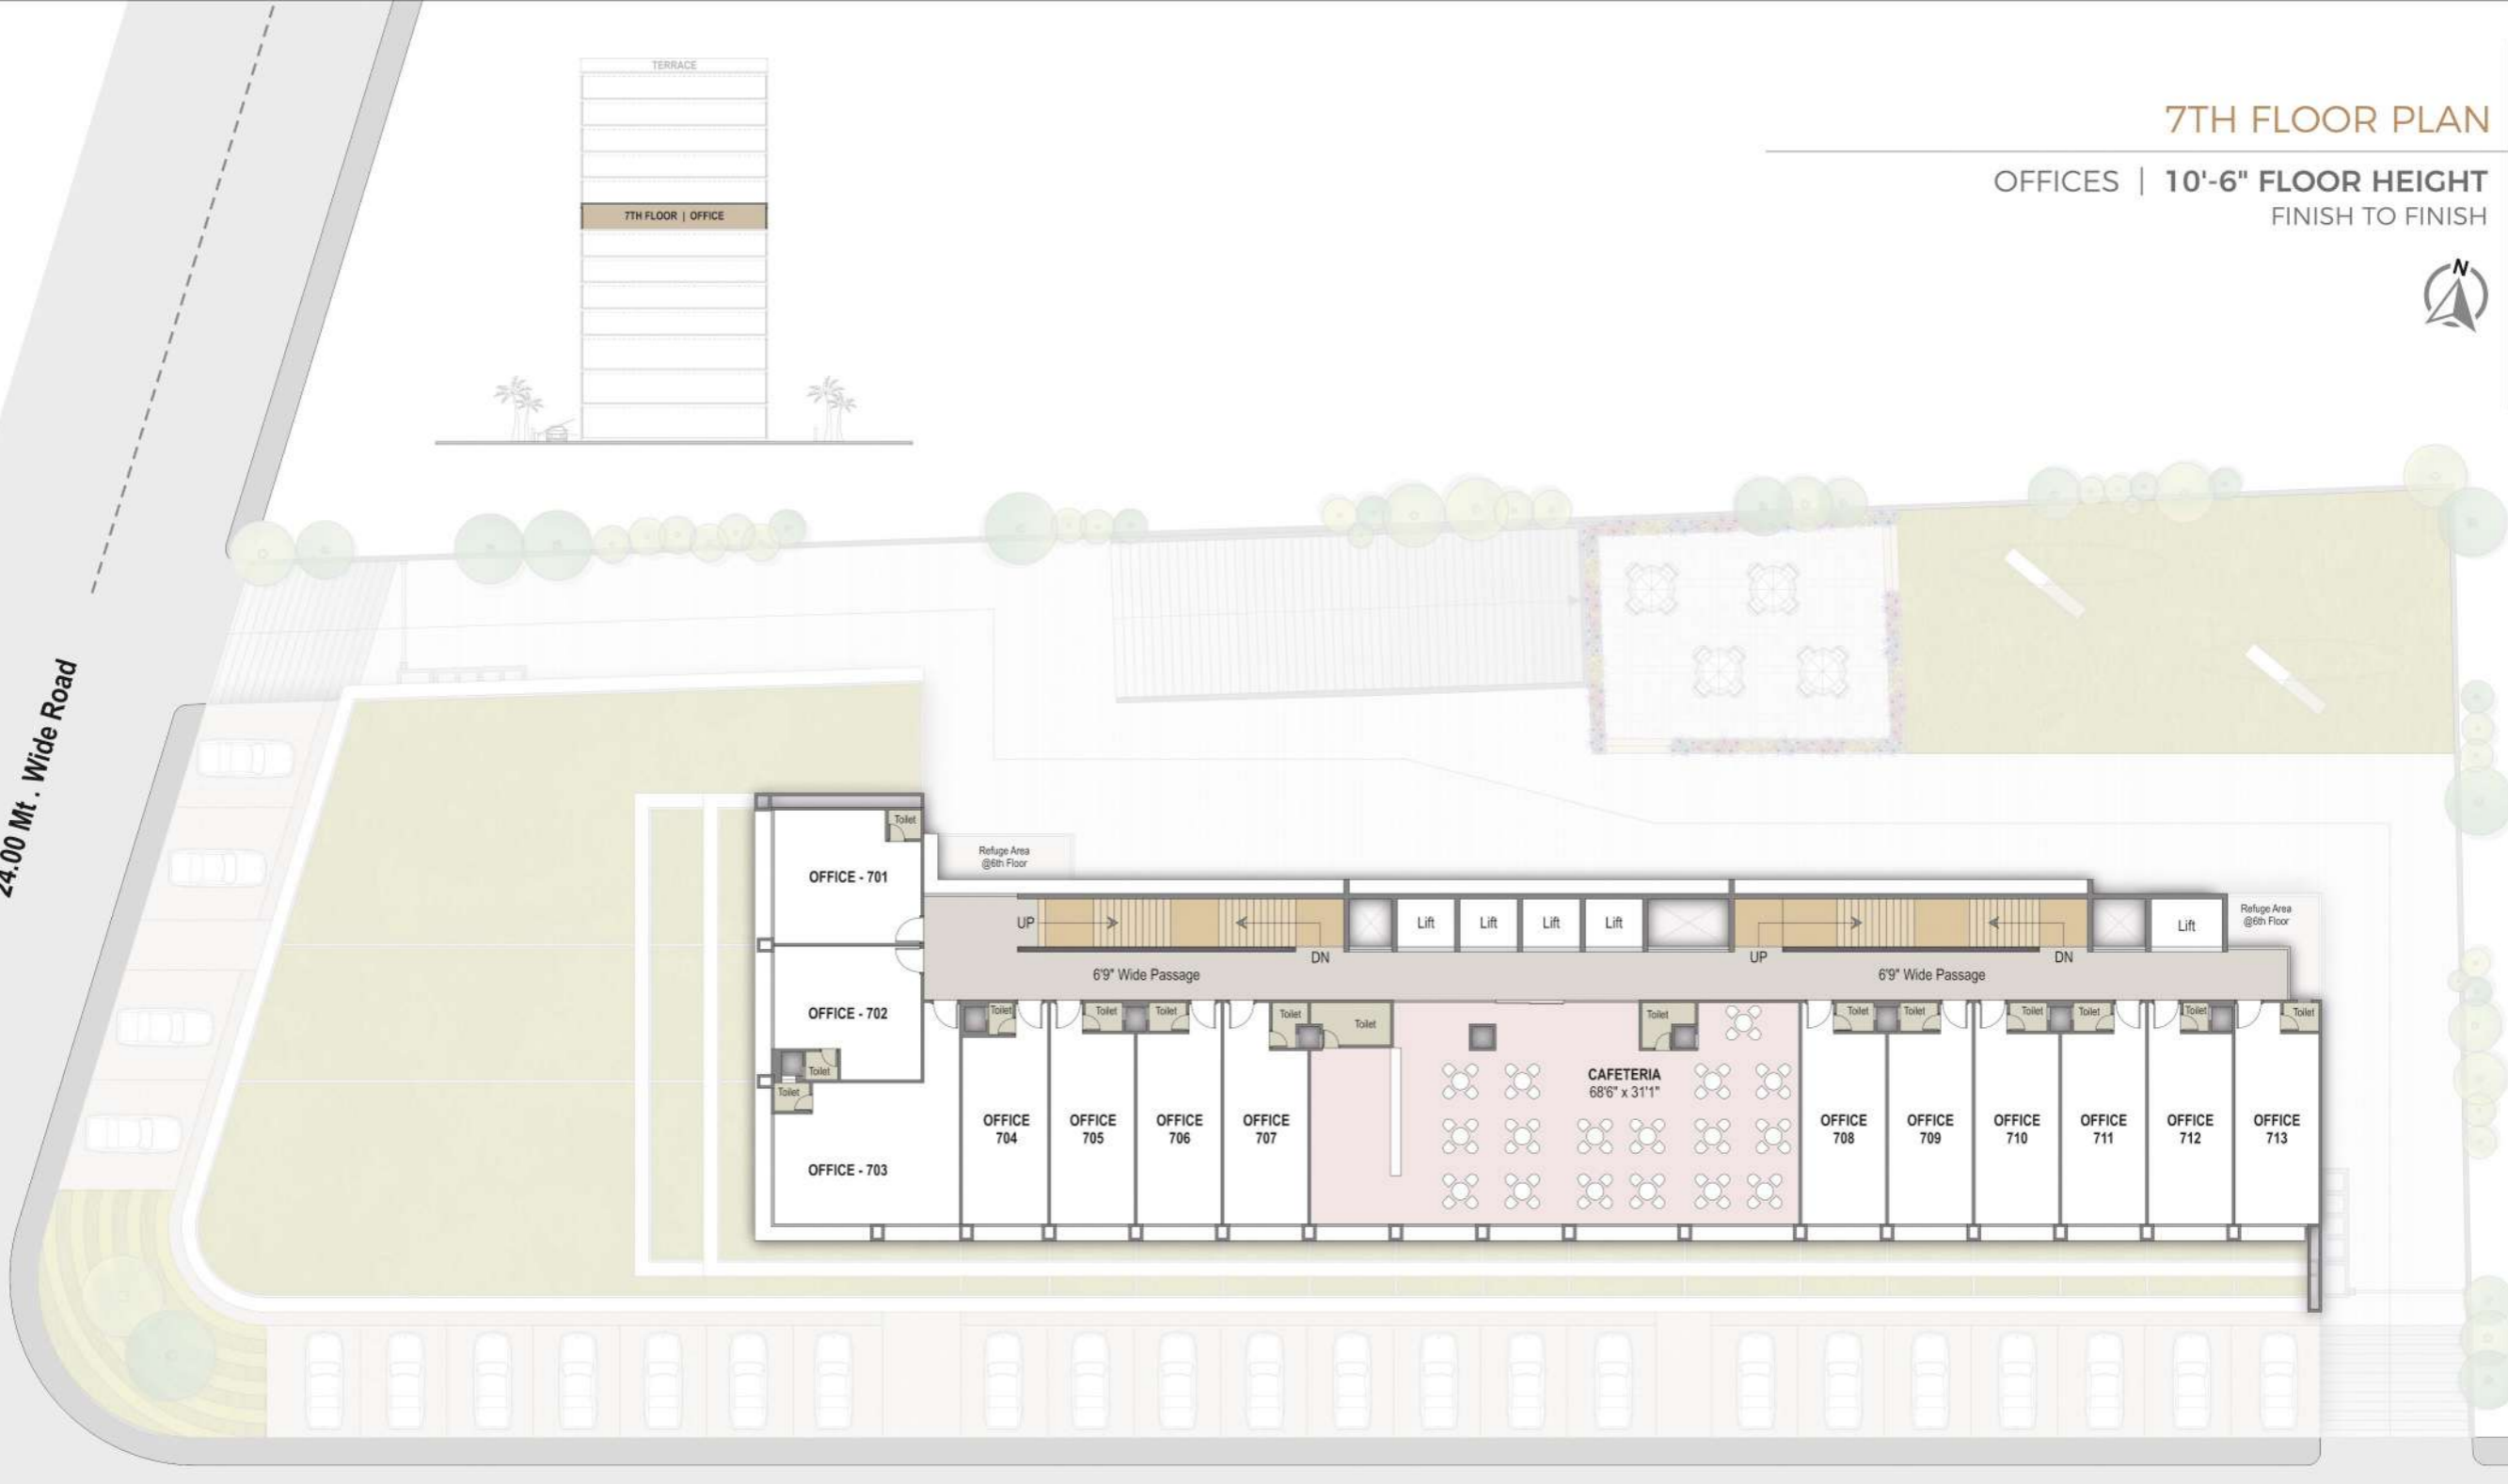

7TH FLOOR PLAN

OFFICES | 10'-6" FLOOR HEIGHT
FINISH TO FINISH

24.00 Mt . Wide Road

12.00 Mt . Wide Road

Office	Carpet Size	S. A. Sq. Ft.
701	20'7" x 18'9"	738
702	20'7" x 18'9"	727
703	26'0" x 19'10"	1078
704	12'0" x 31'1"	704

Office	Carpet Size	S. A. Sq. Ft.
705 & 706	11'9" x 31'1"	691
707 & 708	11'9" x 31'1"	702
709 to 712	11'9" x 31'1"	691
713	11'9" x 31'1"	702