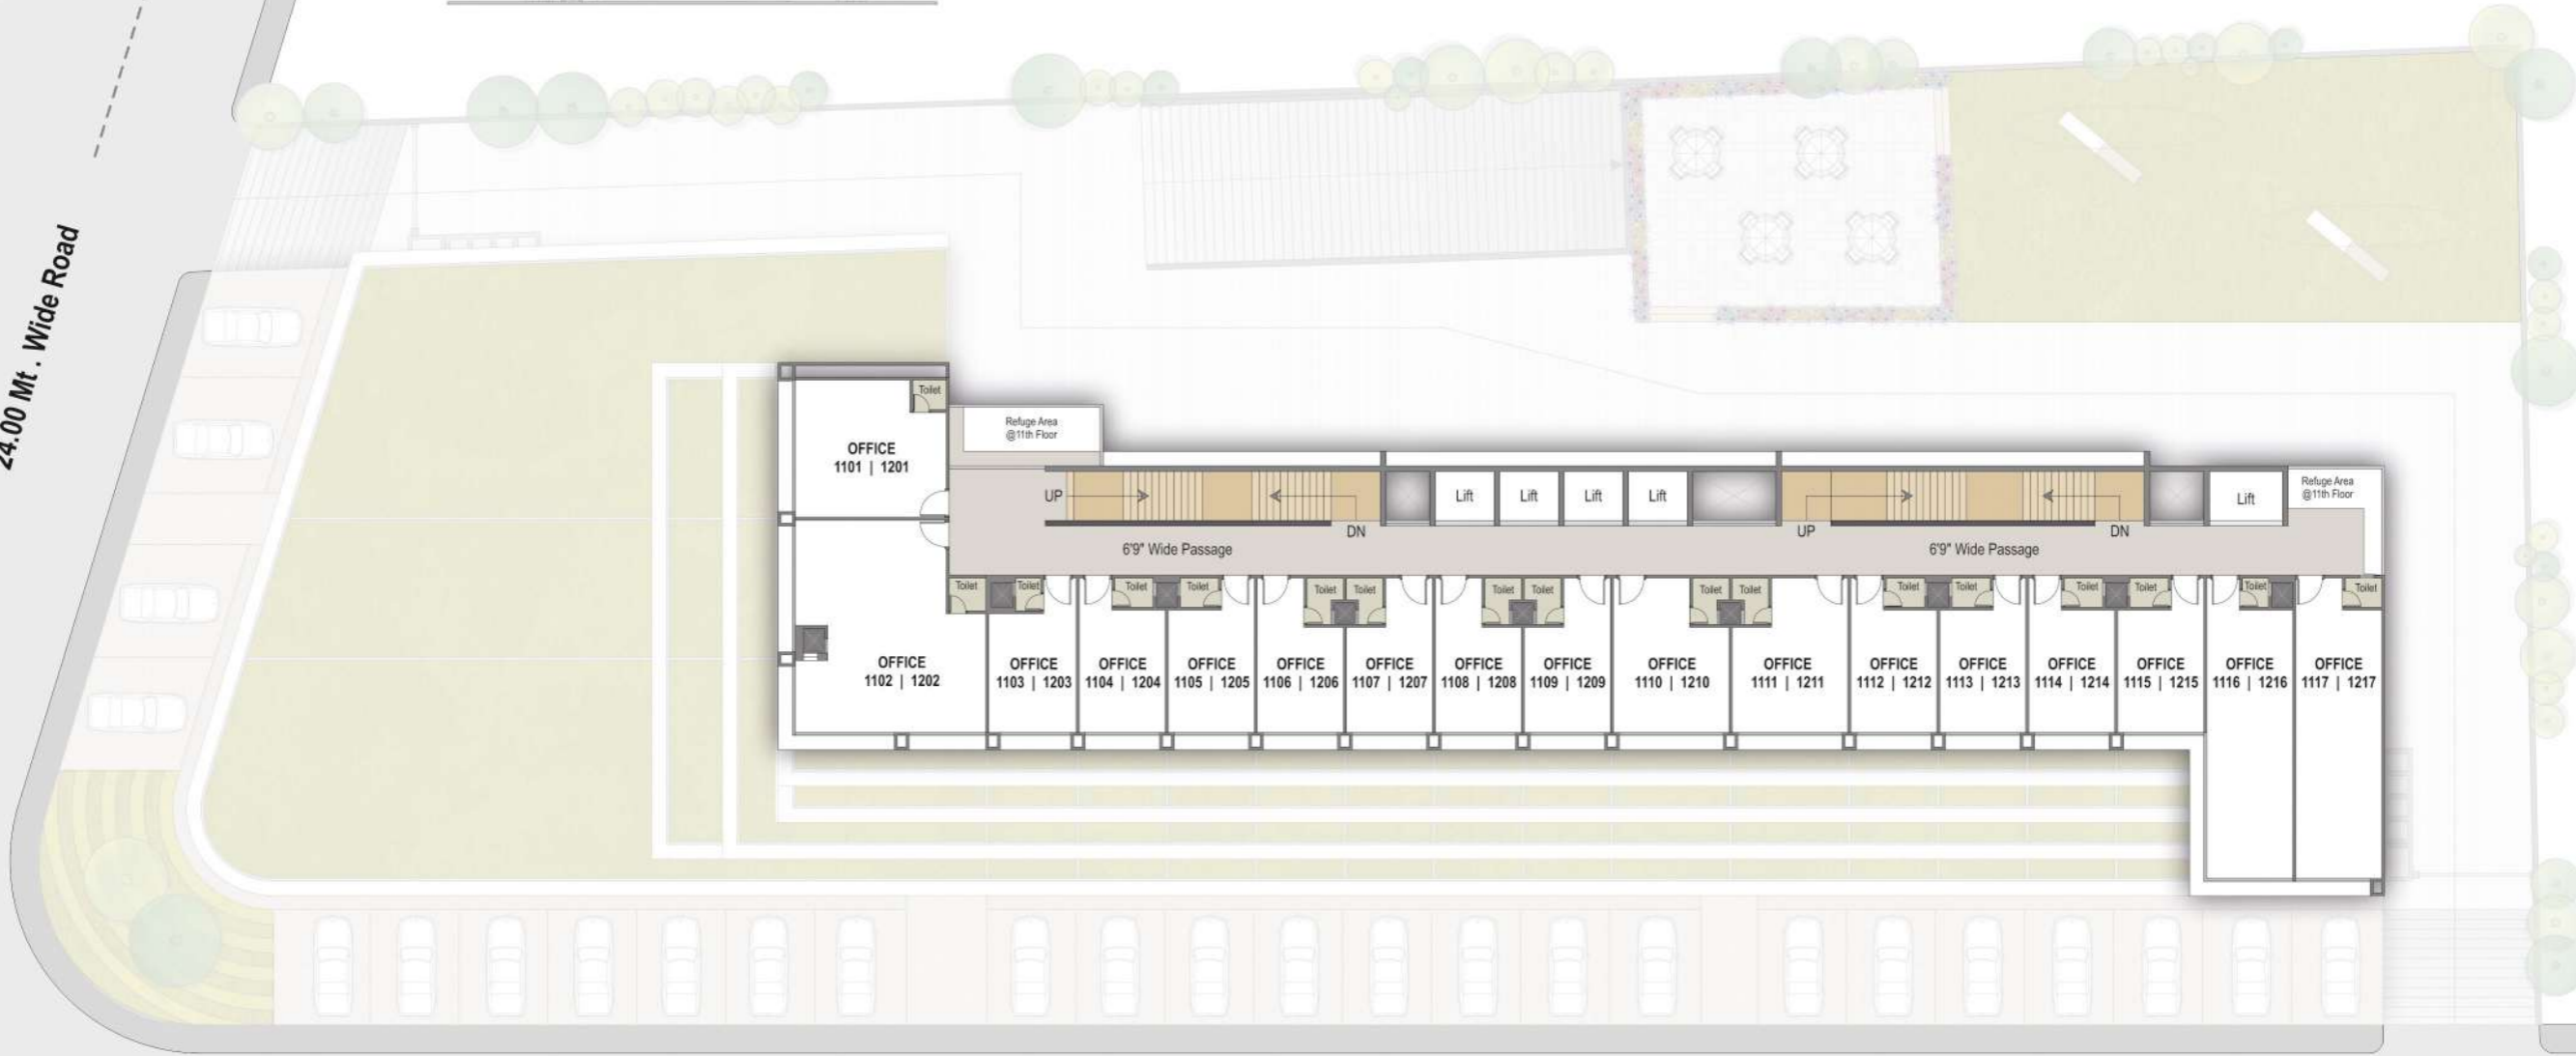

11TH & 12TH FLOOR PLAN

OFFICES | 10'-6" FLOOR HEIGHT
FINISH TO FINISH

24.00 Mt . Wide Road

12.00 Mt . Wide Road

Office	Carpet Size	S. A. Sq. Ft.
1101 1201	20'7" x 18'9"	738
1102 1202	20'7" x 29'0"	1332
1103 1203	12'0" x 21'1"	484

Office	Carpet Size	S. A. Sq. Ft.
1104 to 1109 1204 to 1209	19'9" x 21'1"	475
1110 & 1111 1210 & 1211	15'10" x 21'1"	633
1112 to 1115 1212 to 1215	11'9" x 21'1"	475

Office	Carpet Size	S. A. Sq. Ft.
1116 1216	11'9" x 41'1"	914
1117 1217	11'9" x 41'1"	921